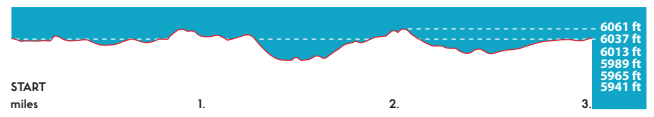

"Lightning 5K Course"

SANTA FE THUNDER RUN THE RACE DIFFERENT

HALF MARATHON, 5K & MILE WALK

SUNDAY, SEPTEMBER 18TH 2016
Start time: 7:30am

-  **Lightning 5k Course**
-  **Mile Markers**
-  **Water Station & Aid Station**
-  **Music**

Note: Google Maps link to the course below:

 Google Maps **Map 1** – Course info & mile markers.

Course Elevation Profile

START/FINISH

BUFFALO THUNDER
RESORT & CASINO